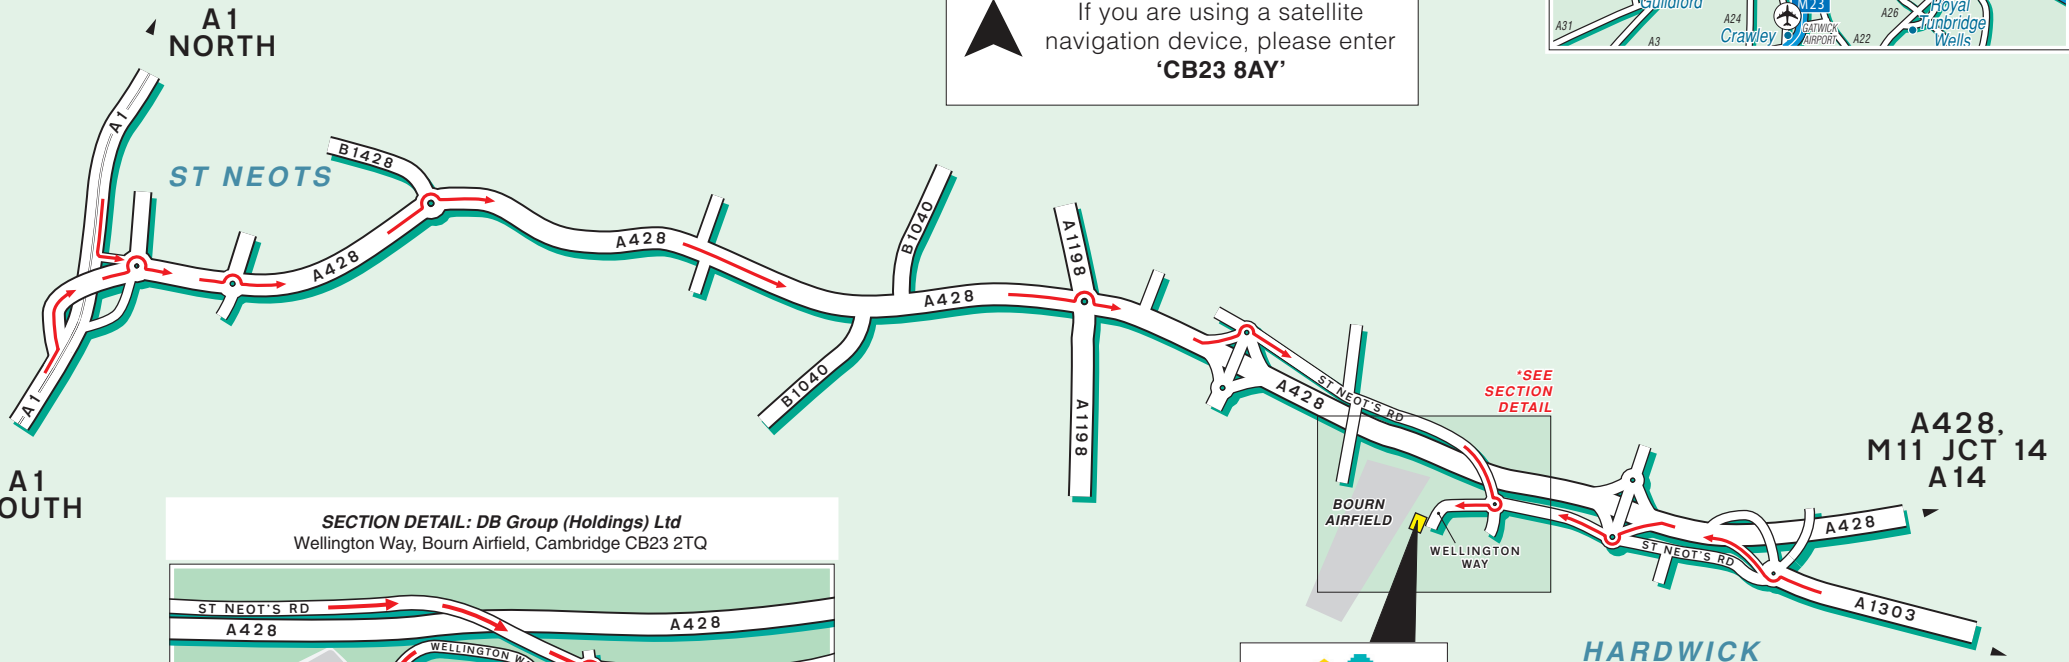

**DB Group (Holdings) Ltd**

Wellington Way, Bourn Airfield, Cambridge CB23 2TQ  
Tel: 01954 780 687 Email: sales@dbgholdings.com  
www.dbgholdings.com

**Public Transport**

-  By Rail, Cambridge Station  
Approximately 25 minutes taxi journey.
-  By Air, Stansted Airport  
Approximately 30 minutes drive.

**PLEASE NOTE:**

 If you are using a satellite navigation device, please enter 'CB23 8AY'

**SECTION DETAIL: DB Group (Holdings) Ltd**  
Wellington Way, Bourn Airfield, Cambridge CB23 2TQ

**DB Group**  
DB Group (Holdings) Ltd