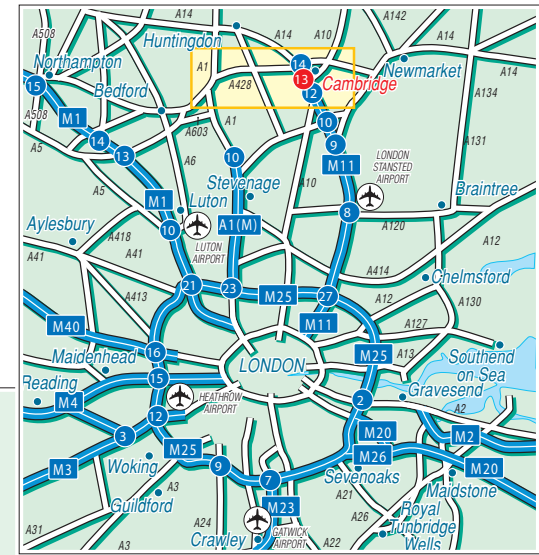

**DB Group (Holdings) Ltd**

Wellington Way, Bourn Airfield, Cambridge CB23 2TQ  
Tel: 01954 780 687 Email: sales@dbgholdings.com  
www.dbgholdings.com

**Public Transport**

-  By Rail, Cambridge Station  
Approximately 25 minutes taxi journey.
-  By Air, Stansted Airport  
Approximately 30 minutes drive.

**PLEASE NOTE:**

 If you are using a satellite navigation device, please enter 'CB23 8AY'

**SECTION DETAIL: DB Group (Holdings) Ltd**  
Wellington Way, Bourn Airfield, Cambridge CB23 2TQ

**DB Group**  
DB Group (Holdings) Ltd